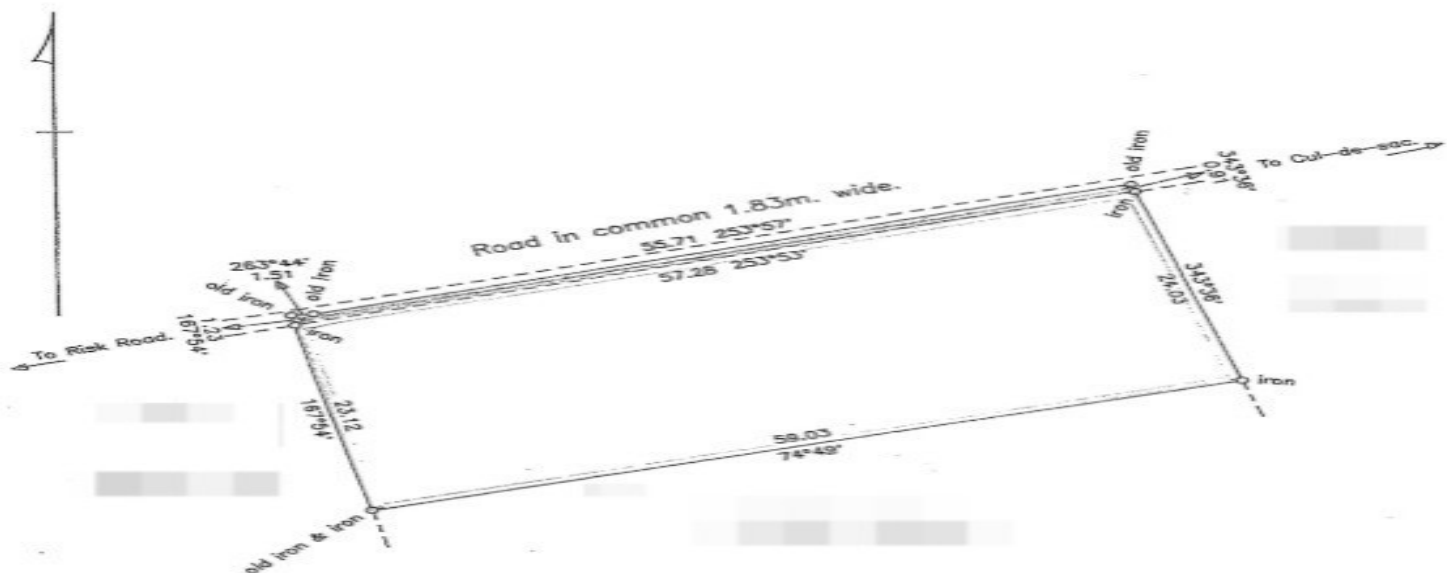

## Barbados

PLAN OF LAND bordered green and brown at The Risk, St. Lucy. containing

Land	1369.5 sq.m.
Road	54.1 sq.m.
	1423.6 sq.m.

USD 227,273

Nice residential lot available in the hills at The Risk, St. Lucy. Just over 15,000 square feet, views to the ocean. Asking price Bds \$450,000.00 Risk, St Lucy - Google Maps